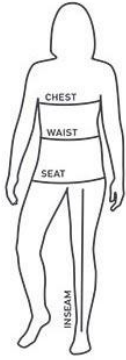

SIZE CHART ASIA ASIAN STYLE

WOMEN'S ASIA BODY MEASUREMENT

	S	M	L	XL	XXL
Body Height	152-158	157-163	162-168	167-173	172-178
Chest Circumference (Bust)	77-83	80-86	83-89	86-92	89-95
Waist circumference	58-64	61-67	64-70	67-73	70-76
Hip circumference	87-91	89-93	91-95	93-97	97-101