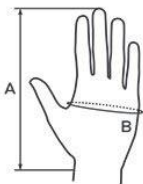

## SIZE CHART EU/SCANDINAVIA

### WOMEN'S STYLE EU/SCANDINAVIA

EU/Scandinavia	XS	S	M	L	XL	XXL
Chest	80	85	90	95	100	105
Waist	64-69	69-72	74	79	84	89
Seat	94-97	97-100	100-103	103-107	106-112	111-116
Inseam Regular	76-78	78-80	80-82	82-84	84	84
Inseam Short	71-73	73-75	75-77	77	79	79
Inseam Long	81-83	83-85	85-87	87-89	89	89
EU/Scandinavia/Asia	36	38	40	42	44	46
Waist	69	72	76	80	85	90
Seat	97	100	103	106	111	116
Inseam Regular	78	80	82	84	84	84
Inseam Short	73	75	77	79	79	79
Inseam Long	83	85	87	89	89	89

### MEN'S STYLES EU/SCANDINAVIA

EU/Scandinavia	XS (46)	S (48)	M (50)	L (52)	XL (54)	XXL (56)	XXXL (58)
Chest	86	92	98	104	110	116	122
Waist	78-81	83-85	88-89	93	97-98	102-103	107-108
Seat	92-95	97-99	102-103	107	111-112	116-117	121-122
Inseam Regular	80-82	82-84	84-86	86-88	88-90	88-90	88-90
Inseam Short	75-76	77-78	79-80	81-82	83-84	83-84	83-84
Inseam Long	85-86	87-88	89-90	91-92	91-92	93-94	93-94

### GLOVES

	XS	S	M	L	XL	XXL
A Hand length	160	171	182	192	204	215
B Hand circumference	152	178	203	229	254	279