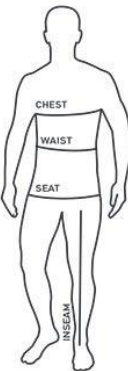

## SIZE CHART EU/SCANDINAVIA

### WOMEN'S STYLE EU/SCANDINAVIA

EU/Scandinavia	XS	S	M	L	XL	XXL
Chest	80	85	90	95	100	105
Waist	64-69	69-72	74	79	84	89
Seat	94-97	97-100	100-103	103-107	106-112	111-116
Inseam Regular	76-78	78-80	80-82	82-84	84	84
Inseam Short	71-73	73-75	75-77	77	79	79
Inseam Long	81-83	83-85	85-87	87-89	89	89
EU/Scandinavia/Asia	36	38	40	42	44	46
Waist	69	72	76	80	85	90
Seat	97	100	103	106	111	116
Inseam Regular	78	80	82	84	84	84
Inseam Short	73	75	77	79	79	79
Inseam Long	83	85	87	89	89	89

### MEN'S STYLES EU/SCANDINAVIA

EU/Scandinavia	XS (46)	S (48)	M (50)	L (52)	XL (54)	XXL (56)	XXXL (58)
Chest	86	92	98	104	110	116	122
Waist	78-81	83-85	88-89	93	97-98	102-103	107-108
Seat	92-95	97-99	102-103	107	111-112	116-117	121-122
Inseam Regular	80-82	82-84	84-86	86-88	88-90	88-90	88-90
Inseam Short	75-76	77-78	79-80	81-82	83-84	83-84	83-84
Inseam Long	85-86	87-88	89-90	91-92	91-92	93-94	93-94

### GLOVES

	XS	S	M	L	XL	XXL
A Hand length	160	171	182	192	204	215
B Hand circumference	152	178	203	229	254	279