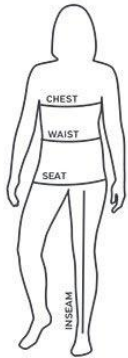

## SIZE CHART EU/SCANDINAVIA

### WOMEN'S STYLE EU/SCANDINAVIA

EU/Scandinavia	XS	S	M	L	XL	XXL
Chest	80	85	90	95	100	105
Waist	64-69	69-72	74	79	84	89
Seat	94-97	97-100	100-103	103-107	106-112	111-116
Inseam Regular	76-78	78-80	80-82	82-84	84	84
Inseam Short	71-73	73-75	75-77	77	79	79
Inseam Long	81-83	83-85	85-87	87-89	89	89
EU/Scandinavia/Asia	36	38	40	42	44	46
Waist	69	72	76	80	85	90
Seat	97	100	103	106	111	116
Inseam Regular	78	80	82	84	84	84
Inseam Short	73	75	77	79	79	79
Inseam Long	83	85	87	89	89	89

### MEN'S STYLES EU/SCANDINAVIA

EU/Scandinavia	XS (46)	S (48)	M (50)	L (52)	XL (54)	XXL (56)	XXXL (58)
Chest	86	92	98	104	110	116	122
Waist	78-81	83-85	88-89	93	97-98	102-103	107-108
Seat	92-95	97-99	102-103	107	111-112	116-117	121-122
Inseam Regular	80-82	82-84	84-86	86-88	88-90	88-90	88-90
Inseam Short	75-76	77-78	79-80	81-82	83-84	83-84	83-84
Inseam Long	85-86	87-88	89-90	91-92	91-92	93-94	93-94

### GLOVES

	XS	S	M	L	XL	XXL
A Hand length	160	171	182	192	204	215
B Hand circumference	152	178	203	229	254	279