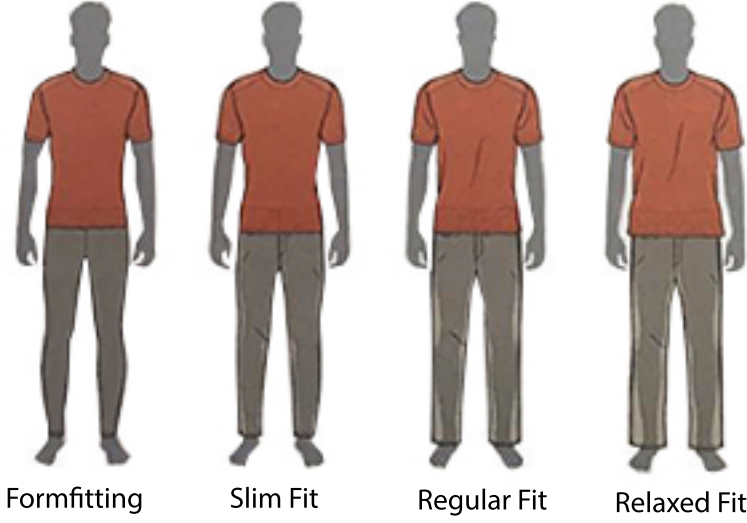

WOMEN'S FIT

MEN'S FIT

Men's Sizing Information (Jackets & Tops)

	Chest (cm)	Waist (cm)	Sleeve (cm)
XX-Small	79-83	66	79
X-Small	86-89	71	81
Small	89-94	74-76	84
Medium	96-101	79-84	86
Large	106-111	86-91	89
X-Large	117-122	97	91
XX-Large	127-132	102-107	94
XXX-Large	137-142	117-122	96

CM = Centimeters

Men's Bottoms Sizing Information (Pants - Bottoms)

	Waist	Inseam*
XX-Small	26	31
X-Small	28	31
Small	29	31
Medium	31	32
Medium	32	32
Medium	33	32
Large	34	33
Large	35	33
Large	36	33
X-Large	38	33
X-Large	40	33
XX-Large	42	33
XX-Large	44	33
XXX-Large	46	33
XXX-Large	48	33

Women's Sizing Information (Pants - Bottoms)

	Size	Jeans & Corde	Natural Waist	Inseam
XX-Small	00	24	24.5	30
X-Small	0	25	25.5	31
X-Small	2	26	26.5	31
Small	4	27	27.5	32
Small	6	28	28.5	32
Medium	8	29	29.5	32
Medium	10	30	30.5	32
Large	12	31	32	32
Large	14	32	33.5	32
X-Large	16		37.5	32
X-Large	18	34	37.5	32
XX-Large	20		41.5	32
XX-Large	22		41.5	32