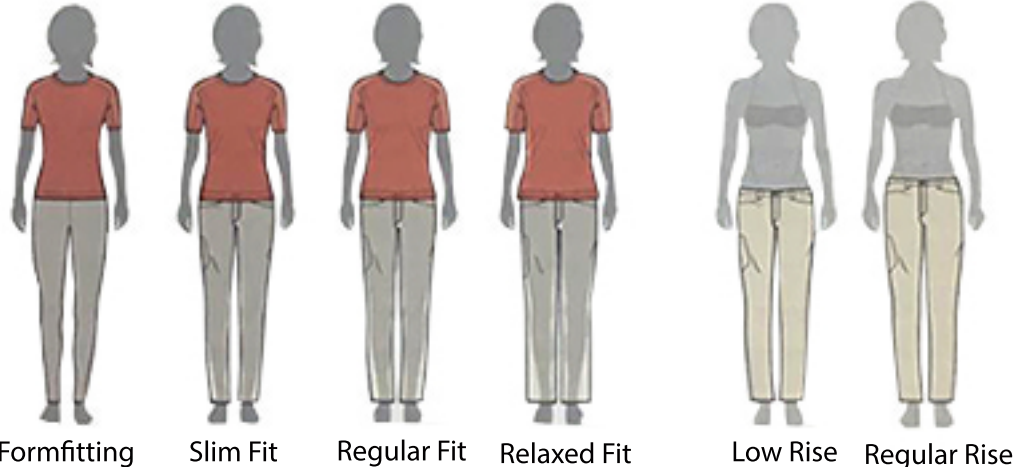

WOMEN'S FIT

MEN'S FIT

Men's Sizing Information (Jackets & Tops)

	Chest (cm)	Waist (cm)	Sleeve (cm)
XX-Small	79-83	66	79
X-Small	86-89	71	81
Small	89-94	74-76	84
Medium	96-101	79-84	86
Large	106-111	86-91	89
X-Large	117-122	97	91
XX-Large	127-132	102-107	94
XXX-Large	137-142	117-122	96

CM = Centimeters

Men's Bottoms Sizing Information (Pants - Bottoms)

	Waist	Inseam*
XX-Small	26	31
X-Small	28	31
Small	29	31
Medium	31	32
Medium	32	32
Medium	33	32
Large	34	33
Large	35	33
Large	36	33
X-Large	38	33
X-Large	40	33
XX-Large	42	33
XX-Large	44	33
XXX-Large	46	33
XXX-Large	48	33

Women's Sizing Information (Jackets & Tops)

	Numeric	Chest (cm)	Waist (cm)	Hip (cm)
XX-Small	00	79	62	85
X-Small	0	81	65	88
X-Small	2	84	68	90
Small	4	86	70	93
Small	6	89	72	95
Medium	8	91	75	98
Medium	10	94	77	100
Large	12	98	81	104
Large	14	102	85	108
X-Large	16	107	90	113

Women's Sizing Information (Pants - Bottoms)

	Size	Jeans & Corde	Natural Waist	Inseam
XX-Small	00	24	24.5	30
X-Small	0	25	25.5	31
X-Small	2	26	26.5	31
Small	4	27	27.5	32
Small	6	28	28.5	32
Medium	8	29	29.5	32
Medium	10	30	30.5	32
Large	12	31	32	32
Large	14	32	33.5	32
X-Large	16		37.5	32
X-Large	18	34	37.5	32
XX-Large	20		41.5	32
XX-Large	22		41.5	32